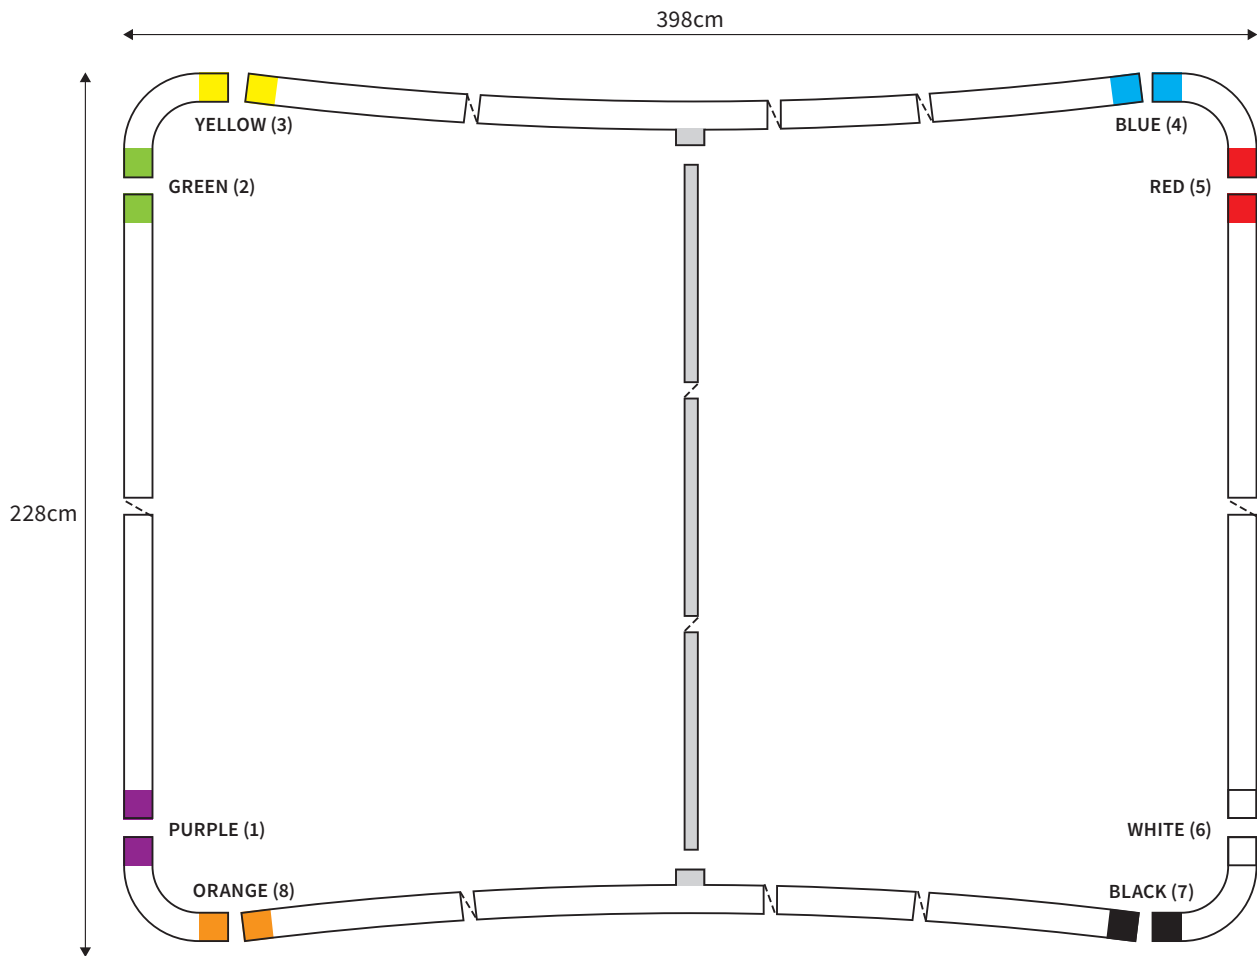

MANUAL

SHAPE CURVED
WIDTH 298cm
HEIGHT 228cm

PARTS LIST					
	4x	CORNER		2x	TUBE VERTICAL (ø 3cm)
	2x	TUBE HORIZONTAL (ø 3cm)		1x	TUBE SUPPORT (ø 2cm)

MANUAL

SHAPE CURVED
WIDTH 398cm
HEIGHT 228cm

PARTS LIST					
	4x	CORNER		2x	TUBE VERTICAL (ø 3cm)
	2x	TUBE HORIZONTAL (ø 3cm)		1x	TUBE SUPPORT (ø 2cm)

MANUAL

SHAPE CURVED
WIDTH 498cm
HEIGHT 228cm

PARTS LIST					
	4x	CORNER		2x	TUBE VERTICAL (ø 3cm)
	2x	TUBE HORIZONTAL (ø 3cm)		2x	TUBE SUPPORT (ø 2cm)