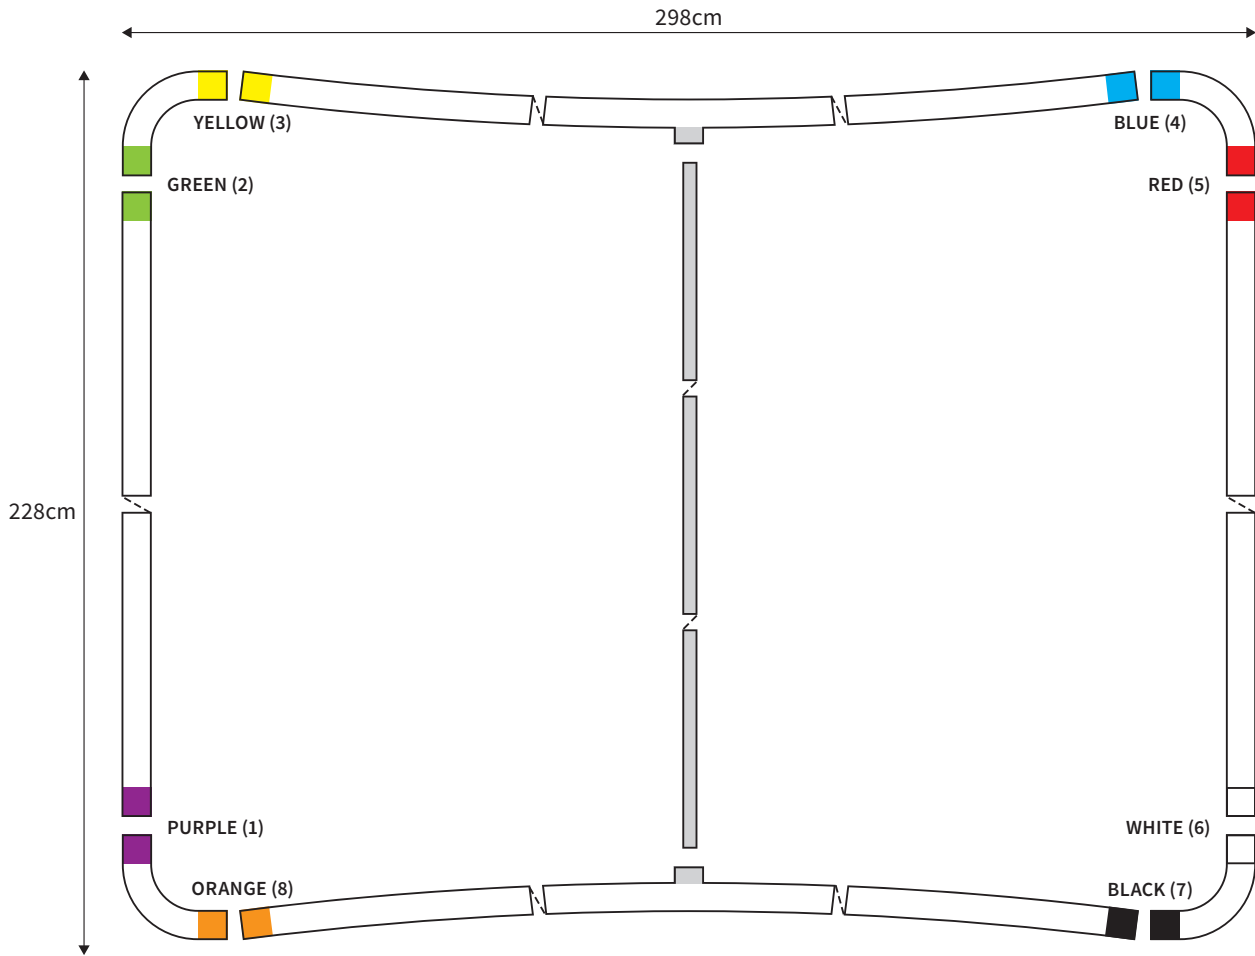

MANUAL

SHAPE CURVED
WIDTH 298cm
HEIGHT 228cm

PARTS LIST					
	4x	CORNER		2x	TUBE VERTICAL (ø 3cm)
	2x	TUBE HORIZONTAL (ø 3cm)		1x	TUBE SUPPORT (ø 2cm)

MANUAL

SHAPE CURVED
WIDTH 398cm
HEIGHT 228cm

PARTS LIST					
	4x	CORNER		2x	TUBE VERTICAL (ø 3cm)
	2x	TUBE HORIZONTAL (ø 3cm)		1x	TUBE SUPPORT (ø 2cm)

MANUAL

SHAPE CURVED
WIDTH 498cm
HEIGHT 228cm

PARTS LIST					
	4x	CORNER		2x	TUBE VERTICAL (ø 3cm)
	2x	TUBE HORIZONTAL (ø 3cm)		2x	TUBE SUPPORT (ø 2cm)