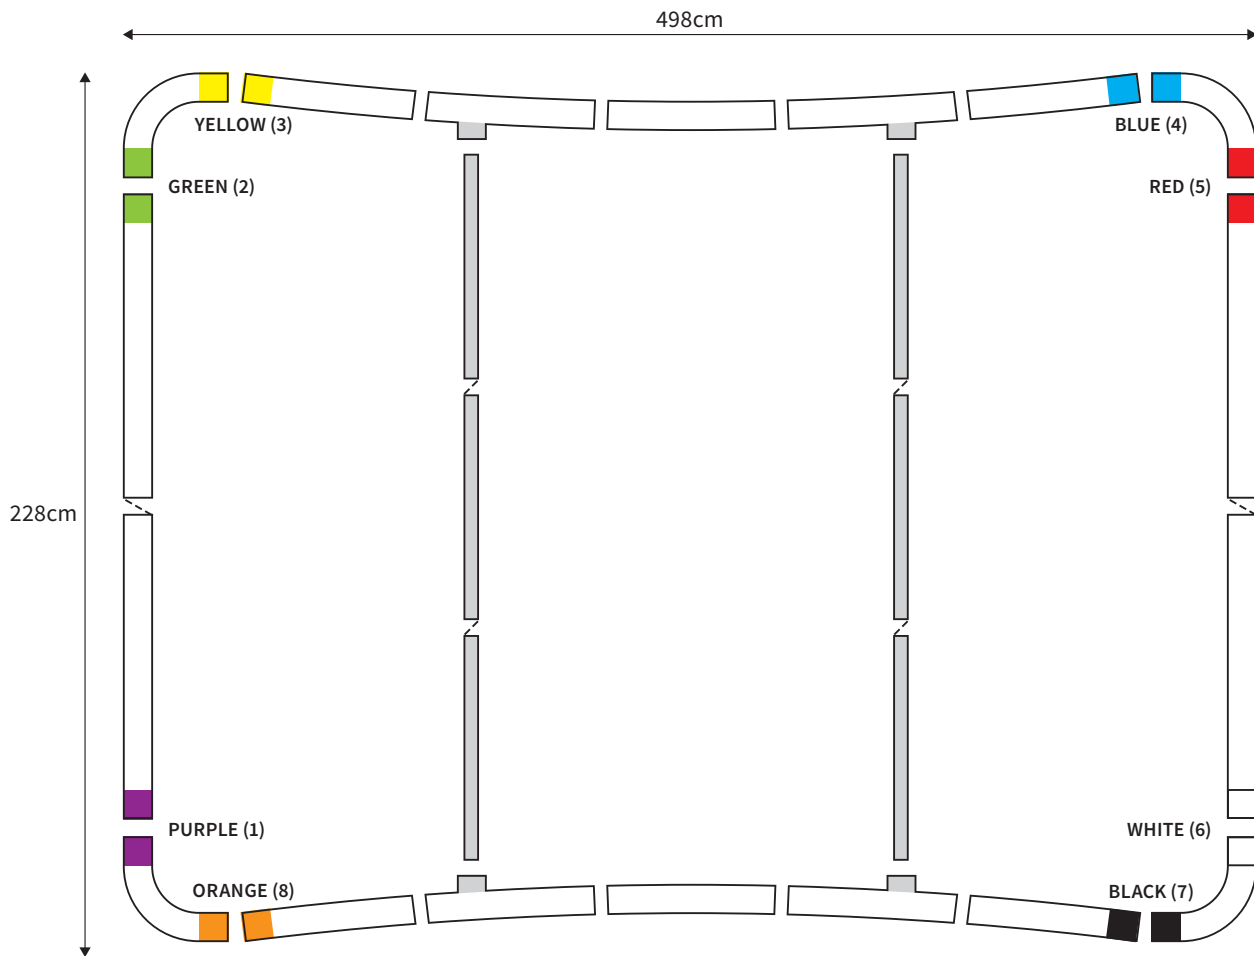

MANUAL

SHAPE CURVED
WIDTH 298cm
HEIGHT 228cm

PARTS LIST					
	4x	CORNER		2x	TUBE VERTICAL (ø 3cm)
	2x	TUBE HORIZONTAL (ø 3cm)		1x	TUBE SUPPORT (ø 2cm)

MANUAL

SHAPE CURVED
WIDTH 398cm
HEIGHT 228cm

PARTS LIST					
	4x	CORNER		2x	TUBE VERTICAL (ø 3cm)
	2x	TUBE HORIZONTAL (ø 3cm)		1x	TUBE SUPPORT (ø 2cm)

MANUAL

SHAPE CURVED
WIDTH 498cm
HEIGHT 228cm

PARTS LIST					
	4x	CORNER		2x	TUBE VERTICAL (ø 3cm)
	2x	TUBE HORIZONTAL (ø 3cm)		2x	TUBE SUPPORT (ø 2cm)